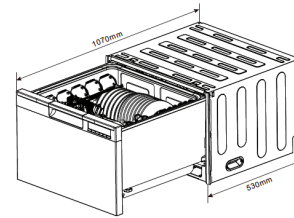

Water & Energy

WELS Water Rating: 4.5 Stars
Energy Rating: 3.5 Stars
Wash Temperatures (°C): 45 - 60°C
Maximum Water Temperature (°C): 69°C

Installation

Maximum Current: 10amps
Connection: 240V, 50Hz
Installation type: Freestanding
Water Connection: Cold Water Recommended
Length of Hose: 1.5m
Water Pressure: 40-1000kpa

Customer Care

T: 1300 11 4357
E: sales@residentialgroup.com.au

Dimensions/Weight

Overall Dimensions (mm): 415(h) x 595(w) x 570(d)
Weight: 46kg

Aesthetics

Finish: Stainless Steel
Interior Finish: Stainless Steel #304 Grade (Including Spray Arms)
Controls: Electronic Controls with LED Screen