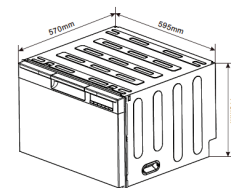

Water & Energy

WELS Water Rating: 4.5 Stars
Energy Rating: 3.5 Stars
Wash Temperatures (°C): 45 - 60°C
Maximum Water Temperature (°C): 69°C

Installation

Maximum Current: 10amps
Connection: 240V, 50Hz
Installation type: Freestanding
Water Connection: Cold Water Recommended
Length of Hose: 1.5m
Water Pressure: 40-1000kpa

Customer Care

T: 1300 11 4357
E: sales@residentialgroup.com.au

Dimensions/Weight

Overall Dimensions (mm): 415(h) x 595(w) x 570(d)
Weight: 46kg

Aesthetics

Finish: Stainless Steel
Interior Finish: Stainless Steel #304 Grade (Including Spray Arms)
Controls: Electronic Controls with LED Screen