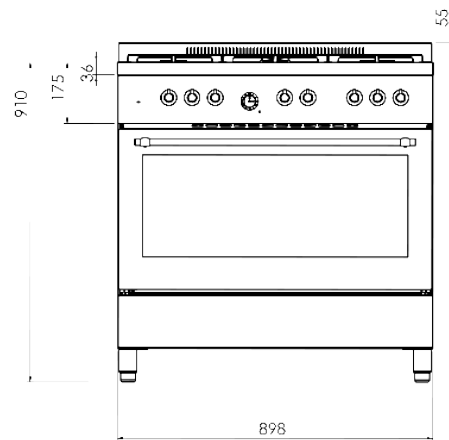

Exclusive to commercial projects

Dimensions/Weight

Overall Dimensions (mm): 910(h) x 898(w) x 600(d)
 Total Height: 950(h) with Telescopic Legs
 Weight: 81kg

Technical details

Style

Oven Type: Freestanding Cooker
 Category Size: 90cm
 Capacity: 129 litres

Functionality

Oven Functions: Fan Forced
 Grill
 Grill with Fan Assist
 Defrost
 Light
 Maximum Temperature: 250°C
 Clock: Yes
 Timer: Mechanical 90 Minutes
 Number of Shelf Positions: 4
 Interior Light: Yes - 2
 Gas Burners: 5 including Lateral Wok
 Burner mj/hr Ratings: Wok - 13mj
 1 Rapid - 10mj
 2 Semi-Rapid - 6.2mj
 1 Aux - 3.5mj
 Trivet Type: Cast Iron
 Ignition Type: Electric
 Flame Failure: Yes