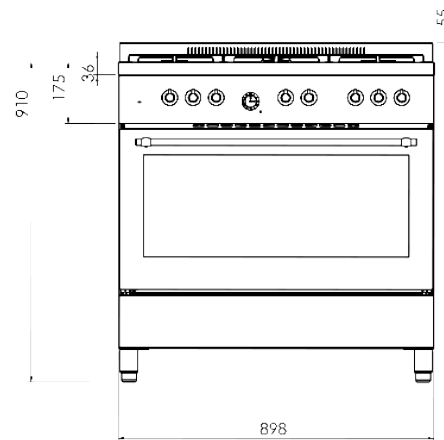

Exclusive to commercial projects

Dimensions/Weight

Overall Dimensions (mm): 910(h) x 898(w) x 600(d)
 Total Height: 950(h) with Telescopic Legs
 Weight: 81kg

Technical details

Style

Oven Type: Freestanding Cooker
 Category Size: 90cm
 Capacity: 129 litres