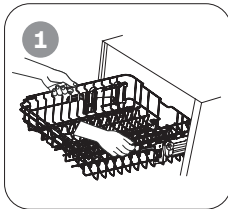

60cm Semi-Integrated Dishwasher

ODWIS6015X

omega

Designed to Enhance
EST. 1981

Introducing your new 60cm Semi-Integrated Dishwasher

Adjusting the Upper Basket Height

1. To raise the upper basket, just lift the upper basket at the center of each side until the basket locks into place in the upper position.
2. To lower the upper basket lift the adjust handles on each side to release the basket and lower it to the lower position.

Additional Functions

$\frac{1}{2}$	Half Load: When the dishwasher is only at half capacity, you can choose this function to save energy and water.
	Delay Start: Increase or decrease the Delay Start time up to 24 hours.
	Extra Dry: The rinse cycle will perform at a higher temp. for a better drying result.