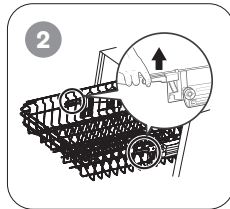

60cm Semi-Integrated Dishwasher

ODWIS6015X

omega

Designed to Enhance
EST. 1981

Introducing your new 60cm Semi-Integrated Dishwasher

Adjusting the Upper Basket Height

1. To raise the upper basket, just lift the upper basket at the center of each side until the basket locks into place in the upper position.
2. To lower the upper basket lift the adjust handles on each side to release the basket and lower it to the lower position.