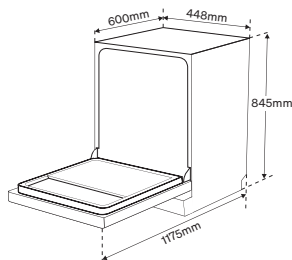

## Dimensions

## Details

Product Dimensions (W, D, H mm): 448 × 600 × 845  
Warranty Period: 3 Years