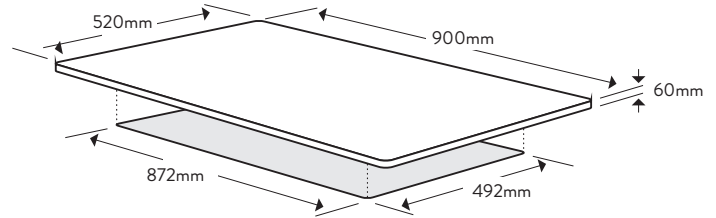

Dimensions/Weight

Overall Dimensions (mm): 60(h) x 900(w) x 520(d)
Cutout Dimensions (mm): 872(w) x 492(d)

Technical Details

Style

Cooktop Type:	Induction
Category Size:	90cm
Zones:	5

Functionality

Power Ratings & Size:	Left and right: 2300w/180mm Centre: 3000w/290mm
Power Levels:	1-9 + Boost
Audible signals:	Yes
Child Lock:	Yes
Residual Heat Indicator:	Yes
Pause Function:	Yes
Pot Detection:	Yes
Overflow Detection:	Yes

Installation

Maximum Current:	43amps
Connection:	220 - 240V, 50Hz
Installation Type:	Hardwired

Warranty:	5 Years Parts & Labour
Made in:	China

Aesthetics

Finish:	Black Ceramic Glass
Controls:	Slide/Touch
Frameless:	Yes