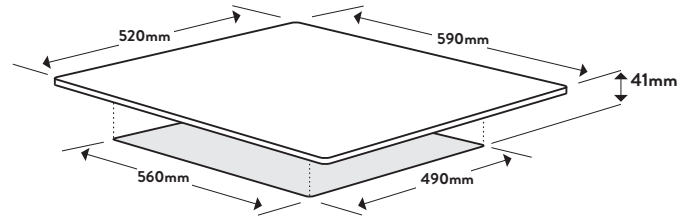

Dimensions/Weight

Overall Dimensions (mm): 41(h) x 590(w) x 520(d)
 Cutout Dimensions (mm): 560(w) x 490(d)
 Weight: 7.5kg

Technical Details

Style

Cooktop Type: Ceramic
 Category Size: 60cm
 Zones: 4

Functionality

Power Levels: 6
 Zone Power Ratings & Size:
 Front Left - 1800w, 190mm
 Front Right - 1200w, 155mm
 Rear Left - 1200w, 155mm
 Rear Right - 1800w, 190mm

Residual Heat Indicator: Yes
 Glass Type: EuroKera

Installation

Maximum Current: 32amps
 Connection: 240v, 50Hz
 Installation Type: Hardwired

Made In: Europe
 Warranty: 24 Months Parts & Labour

Aesthetics

Finish: Frameless Black Ceramic
 Controls: Knob Control
 Number of Controls: 4
 Control Location: Right Side