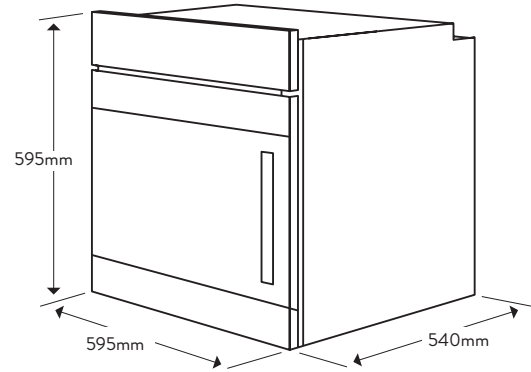

Dimensions/Weight

Overall Dimensions (mm): 595(h) x 595(w) x 540(d)

Flush Mount Cut-Out (mm): 598(h) x 598(w)

Proud Mount Cut-Out (mm): 589(h) x 560(w) x 550min(d)

Weight: 36.5kg

Technical Details

Style

Oven Type:	Standard
Category Size:	60cm
Capacity:	67 Litres