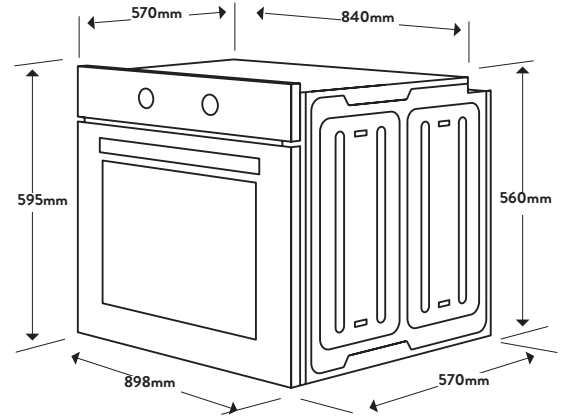

Dimensions/Weight

Overall Dimensions (mm): 595(h) x 898(w) x 570(d)
Cutout Dimensions (mm): 600(h) x 900(w)
Weight: 61kg

Technical Details

Style

Oven Type: Standard
Category Size: 90cm
Capacity: 129 Litres

Features & Accessories

Accessories: 1 x Chrome Wire Shelf
1 x Shallow Baking Tray
1 x Grill Insert
Easy View Door: Yes

Installation

Maximum Current: 15amps
Connection: 240V, 50Hz
Installation Type: Built-In
Made In: Europe
Warranty: 24 Months Parts & Labour