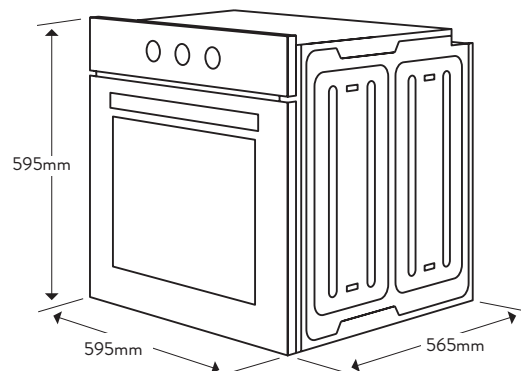

Dimensions/Weight

Overall Dimensions (mm): 595(h) x 595(w) x 565(d)
Flush Mount Cut-Out (mm): 598(h) x 598(w)
Proud Mount Cut-Out (mm): 580(h) x 580(w)

Technical Details

Style

Oven Type:	Standard
Category Size:	60cm
Capacity:	72 Litres

Functionality

Oven Functions:	4
Timer Function:	Fully Programmable
Number of Shelves:	1 Wire shelf
Number of Shelf Positions:	4
Easy View:	Yes
Grill Element:	Yes
Fan Element:	Yes
Max Cooking Temperature:	250°C
Light:	Yes

Made In:	Europe
Warranty:	5 Years Parts & Labour

Aesthetics

Finish:	Stainless Steel with Black Glass
Controls:	2 Knob Controls & Temperature with Touch Timer
Door:	Top Opening Triple Glazed

Key Features

72L Capacity